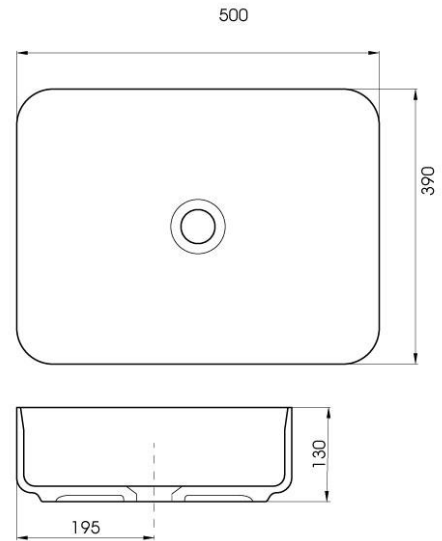

FEATHER EDGE RECTANGLE CERAMIC BASIN

DESCRIPTION

Large Rectangle Above Counter Feather Edge
Basin

FEATURES

- Modern look
- Minimalistic design
- Compact and easy to install
- 500x390x130mm high bowl
- Easy clean high gloss finish
- 7 year manufacturer's warranty, domestic use only, 1 year for commercial use, from date of purchase

DETAILS

Requires: 32mm waste

Part Code: TB-FE303

Available Finishes: Gloss White

TECHNICAL DETAILS

Note: Illustrations and specifications may vary from time to time