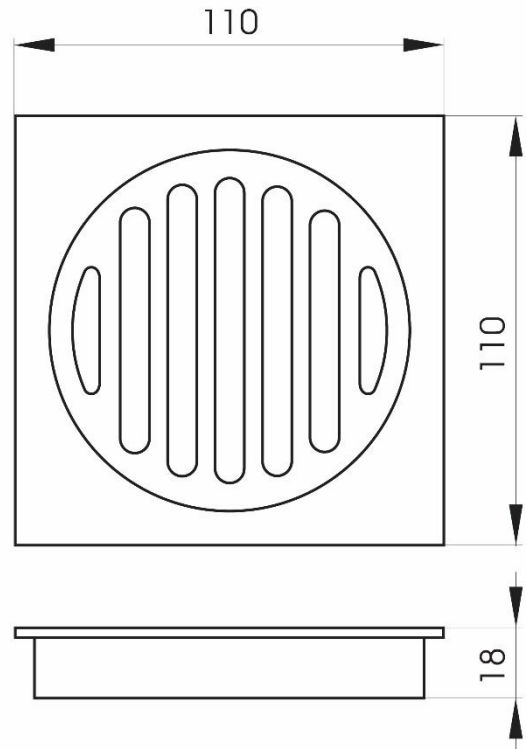

SHOWER GRATE

DESCRIPTION

110 x 18mm Square Floor / Shower Grate

FEATURES

- Fits into 100mm DWV pipe
- Solid brass construction with rose gold finish
- Australian Standard AS-1589 approved
- Removable twist-out grate
- 3 year manufacturer's warranty on brass waste fittings from date of purchase

DETAILS

Part Code: TWF-101RG

Available Finishes: Rose Gold

TECHNICAL DETAILS

Note: Illustrations and specifications may vary from time to time