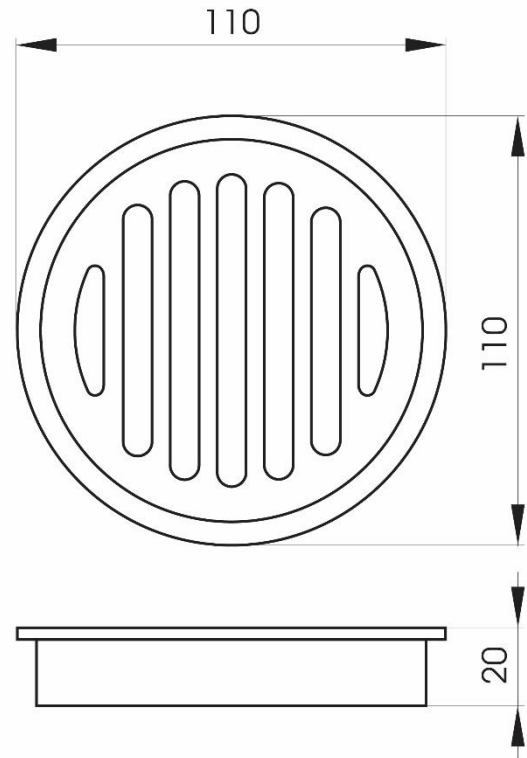

SHOWER GRATE

DESCRIPTION

110 x 20mm Round Floor / Shower Grate

FEATURES

- Fits into 100mm DWV pipe
- Solid brass construction
- Electroplate with brushed gold finish
- Australian Standard AS-1589 approved
- Removable twist-out grate
- 3 year manufacturer's warranty on brass waste fittings from date of purchase

DETAILS

Part Code: TWF-102BG

Available Finishes: Brushed Gold

TECHNICAL DETAILS

Note: Illustrations and specifications may vary from time to time