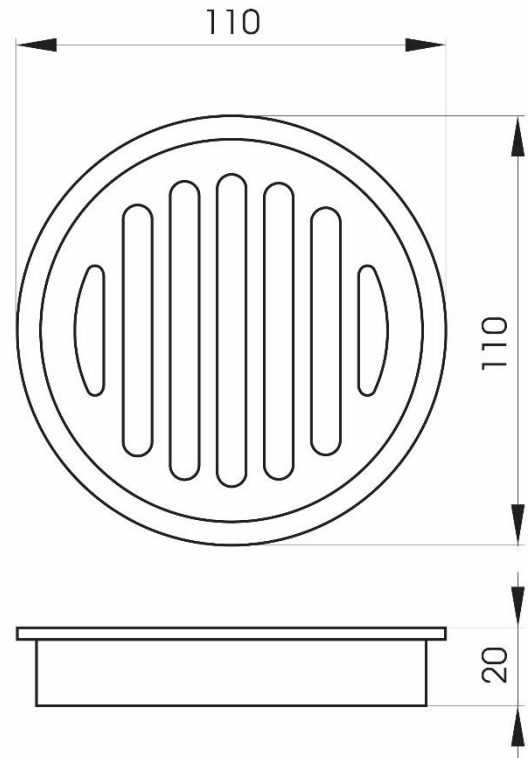

TECHNICAL DETAILS

Note: Illustrations and specifications may vary from time to time