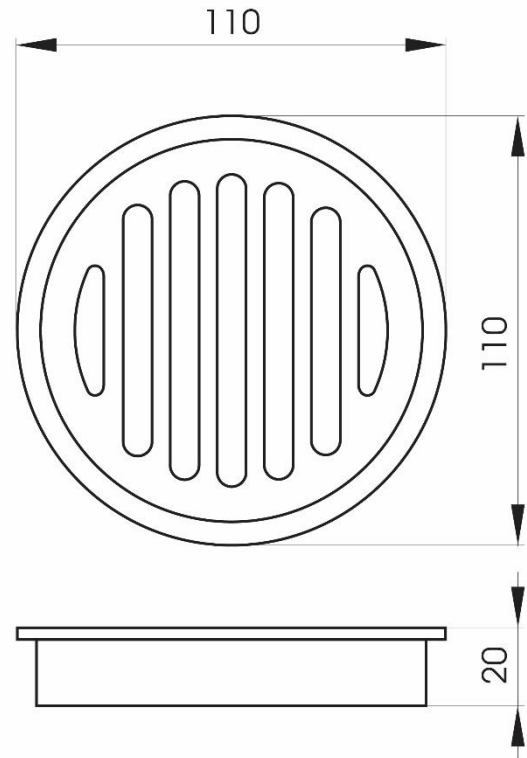

SHOWER GRATE

DESCRIPTION

110 x 20mm Round Floor / Shower Grate

FEATURES

- Fits into 100mm DWV pipe
- Solid brass construction with rose gold finish
- Australian Standard AS-1589 approved
- Removable twist-out grate
- 3 year manufacturer's warranty on brass waste fittings from date of purchase

DETAILS

Part Code: TWF-102RG

Available Finishes: Rose Gold

TECHNICAL DETAILS

Note: Illustrations and specifications may vary from time to time