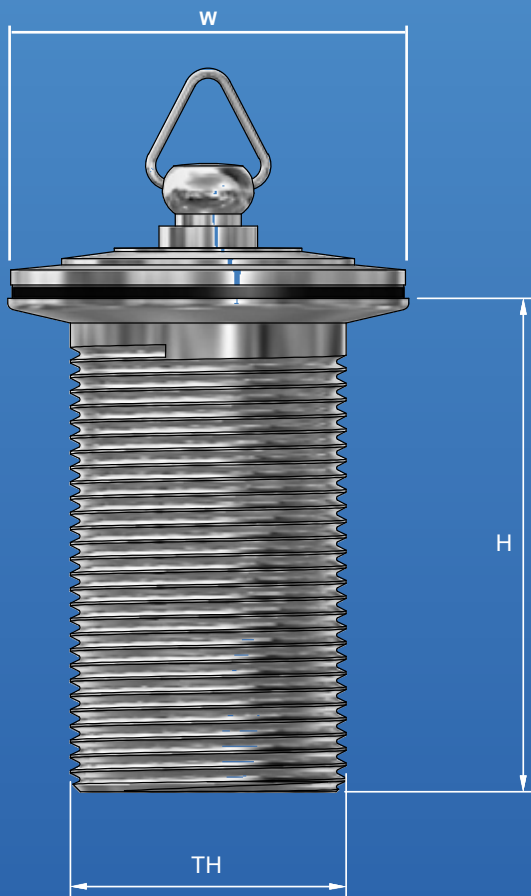

MT MONOPOLY™
T A P W A R E

PLUG AND WASTE W/ BRASS PLUG

T3

Series

Specifications

- Chrome plated finish

Features

- Watermark approved
- Available in overflow and non overflow
- Available in 32mm and 40mm outlet

Ver 1.0

PLUG AND WASTE W/ BRASS PLUG

Sizing Chart MM

	H	W	TH
T321B	75	61	1 1/4"
T361B	75	65	1 1/2"
T4050B	53	67	1 1/2"