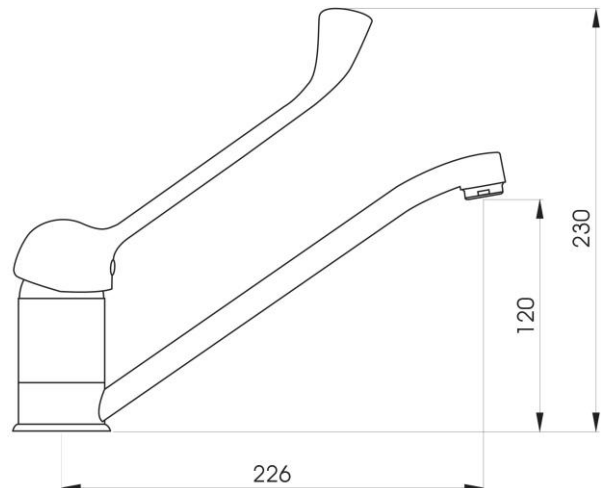

TECHNICAL DETAILS

Note: Illustrations and specifications may vary from time to time