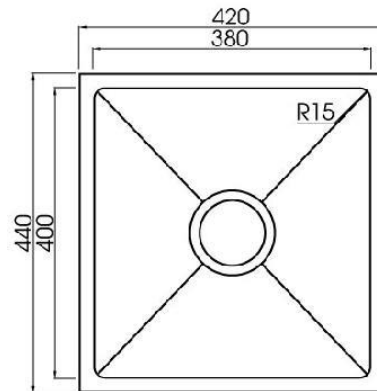

Q4 1 BOWL RADIAL CORNER SINK & ACCESSORY PACK 1

DESCRIPTION

Q4 Single Bowl Radial Corner Sink and Accessory Pack 1

FEATURES

- 15mm radial corner
- Fine lustre finish
- 1.2mm 304 stainless steel
- Underside coated with an anti-condensation layer and sound deadening rubber pads all sides
- Includes sink, dish rack, chopping board, standard lift-up plug & waste and set of undermount clips
- 25 year limited domestic manufacturer's warranty on sinks only from date of purchase
- 1 year manufacturer's warranty on sink accessories except chopping boards from date of purchase

DETAILS

30L Capacity

Flushmount or undermount

Part Code: TKS-100RA

Available Finishes: Brushed on sink, chromed on dish rack

TECHNICAL DETAILS

Note: Illustrations and specifications may vary from time to time