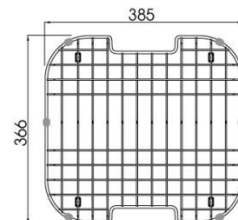

DETAILS

30L Capacity

Flushmount or undermount

Part Code: TKS-100RA

Available Finishes: Brushed on sink, chromed on dish rack

TECHNICAL DETAILS

Note: Illustrations and specifications may vary from time to time