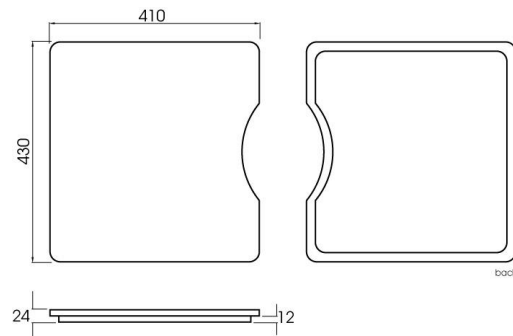

Q4 1 BOWL RADIAL CORNER SINK & ACCESSORY PACK 1

DESCRIPTION

Q4 Single Bowl Radial Corner Sink and Accessory Pack 1

FEATURES

- 15mm radial corner
- Fine lustre finish
- 1.2mm 304 stainless steel
- Underside coated with an anti-condensation layer and sound deadening rubber pads all sides
- Includes sink, dish rack, chopping board, standard lift-up plug & waste and set of undermount clips
- 25 year limited domestic manufacturer's warranty on sinks only from date of purchase
- 1 year manufacturer's warranty on sink accessories except chopping boards from date of purchase

DETAILS

30L Capacity

Flushmount or undermount

Part Code: TKS-100RA

Available Finishes: Brushed on sink, chromed on dish rack

TECHNICAL DETAILS

Note: Illustrations and specifications may vary from time to time